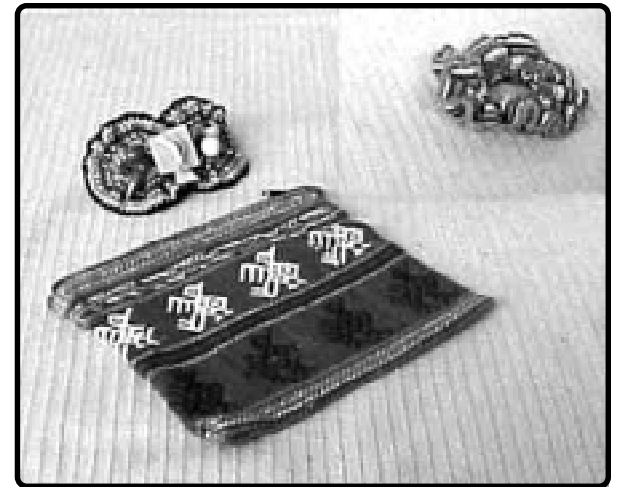

**Visa and Mastercard
accepted**

www.homecoop.net

BUZZ OFF INSECT REPELLANT 4OZ.....\$7.95
ROCKING TOY WOOD MOOSE....5 and 12"
HIGH.....\$8.00

Natural Deet Free Repellant safe for children and animals.

GUATEMALAN CRAFTS

Brightly colored, hand woven cotton
Barrette..... \$3.50

medium, 5"x6" \$2.25
Elastic hair scrunchie..... \$1.45

**HOME MADE COTTON
PRINT APRONS**

Barbecue Apron.....\$18.00
Cobbler Apron.....\$18.00
Granny Apron.....\$20.00
Half Apron.....\$12.00