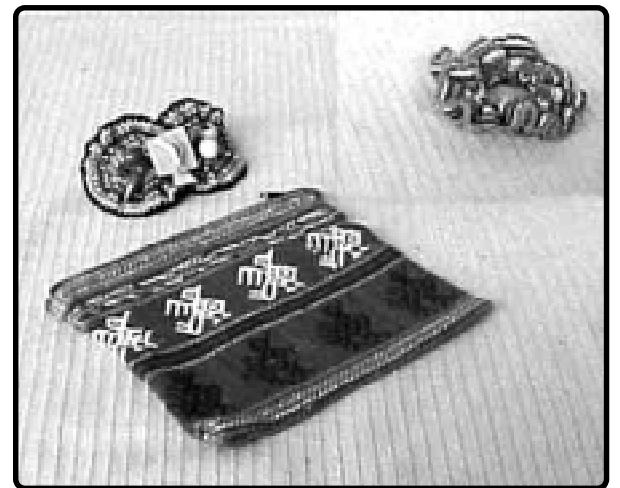

GUATEMALAN CRAFTS

Brightly colored, hand woven cotton

- Barrette..... \$3.50
- Zippered purse,
 medium, 5"x6" \$2.25
- Elastic hair scrunchie..... \$1.00

**HOME MADE COTTON
 PRINT APRONS**

- Barbecue Apron.....\$18.00
- Cobbler Apron\$18.00
- Granny Apron\$20.00
- Half Apron\$12.00