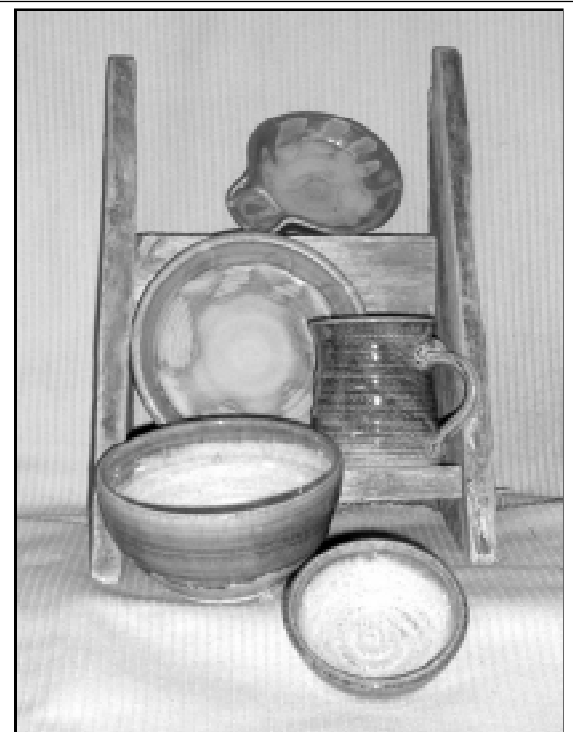

h.o.m.e. Craft Store

- Potholders
- x-large log cabin pattern - \$4.00
 - crazy patchwork - \$3.50
 - Blueberries - \$2.75
 - Stripes - \$3.50

Pottery (no lead, dishwasher safe)

- | | |
|-------------------------------|---------|
| spoon rest | \$8.00 |
| small plate | \$12.00 |
| mug | \$16.00 |
| cereal/soup bowl | \$14.00 |
| small bowl | \$8.00 |
| Much more in our craft store! | |