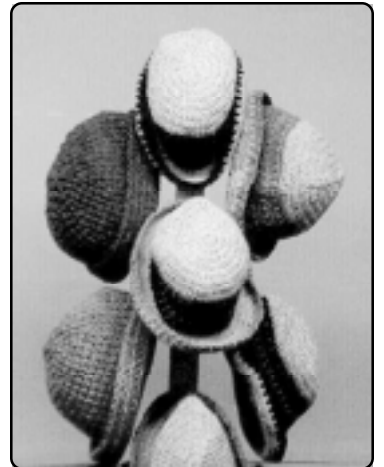

MAINE WOOL CLOCHES

Cloche with patterned band..$28.00
(light gray w/ black, blue or green band)

Guatemalan weavings are on display in our Craft Store, located at 90 Schoolhouse Rd in Orland Maine.

Craft Store Hours are Sunday through Wednesday 8am to 4pm - Thursday through Saturday 8am to 7pm.

For more information please call 207-469-7961